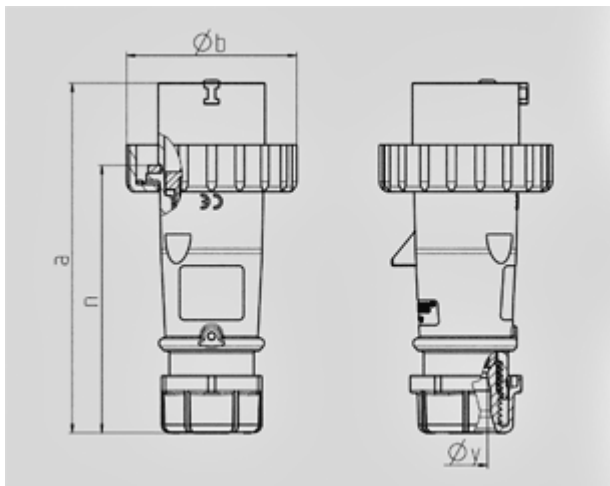

Plug AM-TOP® - Part no. 300

- screw terminals
- single part body
- cable gland and sealing
- strain relief and protection against kinking

Protection type	IP 67
Ampere	32A
Poles	5p
Voltage	400V
Hertz	50-60Hz
Earth position	6h
Contact	standard
Connection technology	Screw terminals

Std. Pack. 10 Qty.

Drawing	Amp.	16			32		
		3	4	5	3	4	5
2 MB 218	Poles						
Dim. in mm	a	142	144	147	186	186	180
	b	70	78	87	94	94	101
	n	109	111	114	145	145	138
	y	14,5	16	16	22	22	22
Terminal for cond. cross		1	1	1	2,5	2,5	2,5
section (mm ²) min.-max.		-2,5	-2,5	-2,5	-6	-6	-6