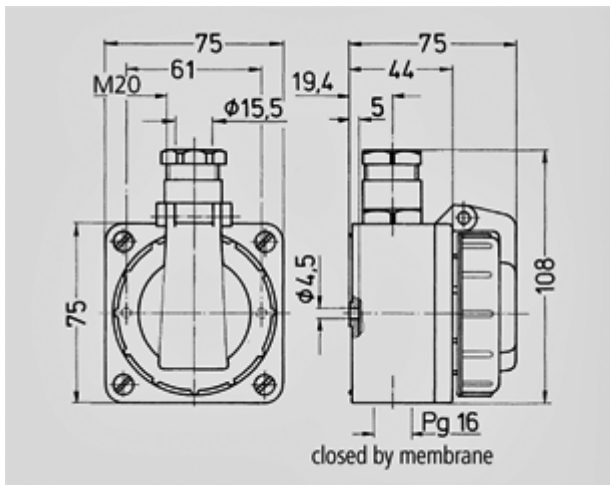

Wall mounted receptacle SCHUKO[®] - Part no. 10863

- screw terminals
- hinged bayonet lock lid
- one threaded M 20 cable entry at top and one blind M 20 cable entry (can be cut out) at bottom

Protection type	IP 68
Ampere	16A
Voltage	230V
Contact	standard
Connection technology	Screw terminals

Std. Pack. 10 Qty.

Drawing
1 MB 347

Dim. in mm